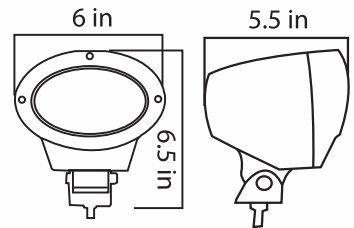

HID LIGHTS

ALL LIGHTS ARE FOR OFF ROAD USE ONLY

HID-2006F SQUARE CAB LIGHT

FULL FLOOD BEAM, 9-32V, 55 WATT, 4700 LUMENS, COLOR TEMP 6000K

HID-2006W SQUARE CAB LIGHT

WIDE FLOOD BEAM, 9-32V, 55 WATT, 4700 LUMENS, COLOR TEMP 6000K

HID-918 ROUND WORK/CAB LIGHT

WIDE FLOOD BEAM, 9-32V, 55 WATT, 4700 LUMENS, COLOR TEMP 6000K

HID-2011 OVAL WORK/CAB LIGHT

FULL FLOOD BEAM, 9-32V, 55 WATT, 4700 LUMENS, COLOR TEMP 6000K

HID-2006S SQUARE CAB LIGHT