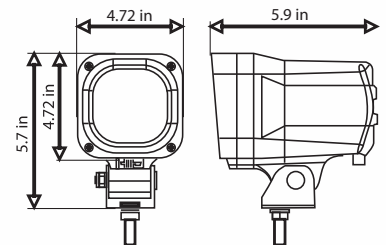

HID-919 ROUND WORK/CAB LIGHT

SPOT BEAM, 9-32V, 55 WATT, 4700 LUMENS, COLOR TEMP 6000K