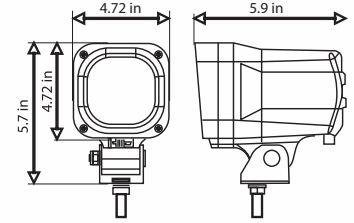

## HID-2006F SQUARE CAB LIGHT

FULL FLOOD BEAM, 9-32V, 55 WATT, 4700 LUMENS, COLOR TEMP 6000K