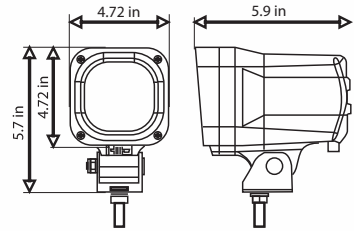

HID LIGHTS

ALL LIGHTS ARE FOR OFF ROAD USE ONLY

HID-2006F SQUARE CAB LIGHT

FULL FLOOD BEAM, 9-32V, 55 WATT, 4700 LUMENS, COLOR TEMP 6000K

HID-2006W SQUARE CAB LIGHT

WIDE FLOOD BEAM, 9-32V, 55 WATT, 4700 LUMENS, COLOR TEMP 6000K

HID-918 ROUND WORK/CAB LIGHT

WIDE FLOOD BEAM, 9-32V, 55 WATT, 4700 LUMENS, COLOR TEMP 6000K

HID-2011 OVAL WORK/CAB LIGHT

FULL FLOOD BEAM, 9-32V, 55 WATT, 4700 LUMENS, COLOR TEMP 6000K

HID-2006S SQUARE CAB LIGHT

SPOT BEAM, 9-32V, 55 WATT, 4700 LUMENS, COLOR TEMP 6000K

HID-919 ROUND WORK/CAB LIGHT

SPOT BEAM, 9-32V, 55 WATT, 4700 LUMENS, COLOR TEMP 6000K

EFI EQUIPMENT & PARTS, INC
414 Rock Street, Port Carbon
PA 17965

Quality Parts When YOU Need Them

Phone: (570) 624-9383
sales@efiequipmentparts.com
www.efiequipmentparts.com