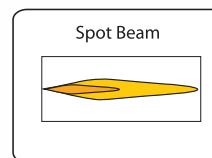

HID-919 ROUND WORK/CAB LIGHT

SPOT BEAM, 9-32V, 55 WATT, 4700 LUMENS, COLOR TEMP 6000K

EFI EQUIPMENT & PARTS, INC
414 Rock Street, Port Carbon
PA 17965

Quality Parts When YOU Need Them

Phone: (570) 624-9383
sales@efiequipmentparts.com
www.efiequipmentparts.com