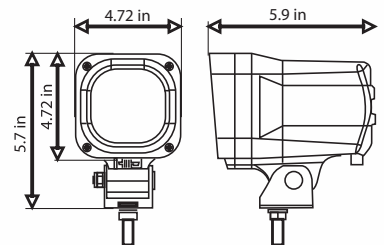

HID-918 ROUND WORK/CAB LIGHT

WIDE FLOOD BEAM, 9-32V, 55 WATT, 4700 LUMENS, COLOR TEMP 6000K

HID-2011 OVAL WORK/CAB LIGHT

FULL FLOOD BEAM, 9-32V, 55 WATT, 4700 LUMENS, COLOR TEMP 6000K

HID-2006S SQUARE CAB LIGHT

SPOT BEAM, 9-32V, 55 WATT, 4700 LUMENS, COLOR TEMP 6000K

HID-919 ROUND WORK/CAB LIGHT

SPOT BEAM, 9-32V, 55 WATT, 4700 LUMENS, COLOR TEMP 6000K

EFI EQUIPMENT & PARTS, INC
414 Rock Street, Port Carbon
PA 17965