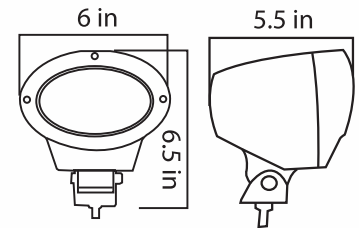

HID-2006S SQUARE CAB LIGHT

SPOT BEAM, 9-32V, 55 WATT, 4700 LUMENS, COLOR TEMP 6000K