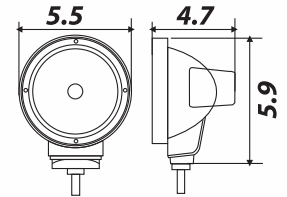

HID-918 ROUND WORK/CAB LIGHT

WIDE FLOOD BEAM, 9-32V, 55 WATT, 4700 LUMENS, COLOR TEMP 6000K

HID-2011 OVAL WORK/CAB LIGHT

FULL FLOOD BEAM, 9-32V, 55 WATT, 4700 LUMENS, COLOR TEMP 6000K