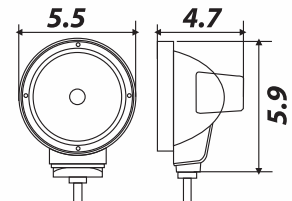

HID-919 ROUND WORK/CAB LIGHT

SPOT BEAM, 9-32V, 55 WATT, 4700 LUMENS, COLOR TEMP 6000K

EFI EQUIPMENT & PARTS, INC
414 Rock Street, Port Carbon
PA 17965

Quality Parts When YOU Need Them

Phone: (570) 624-9383
sales@efiequipmentparts.com
www.efiequipmentparts.com