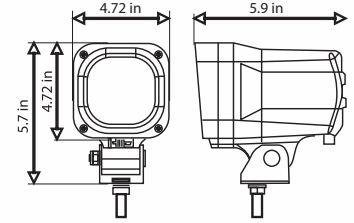

HID-918 ROUND WORK/CAB LIGHT

WIDE FLOOD BEAM, 9-32V, 55 WATT, 4700 LUMENS, COLOR TEMP 6000K

HID-2011 OVAL WORK/CAB LIGHT

FULL FLOOD BEAM, 9-32V, 55 WATT, 4700 LUMENS, COLOR TEMP 6000K

HID-2006S SQUARE CAB LIGHT