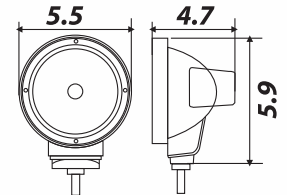

HID-918 ROUND WORK/CAB LIGHT

WIDE FLOOD BEAM, 9-32V, 55 WATT, 4700 LUMENS, COLOR TEMP 6000K

HID-2011 OVAL WORK/CAB LIGHT

FULL FLOOD BEAM, 9-32V, 55 WATT, 4700 LUMENS, COLOR TEMP 6000K

HID-2006S SQUARE CAB LIGHT