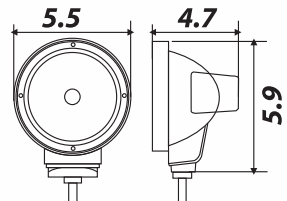

HID-919 ROUND WORK/CAB LIGHT

SPOT BEAM, 9-32V, 55 WATT, 4700 LUMENS, COLOR TEMP 6000K

EFI EQUIPMENT & PARTS, INC
414 Rock Street, Port Carbon
PA 17965

Quality Parts When YOU Need Them

Phone: (570) 624-9383
sales@efiequipmentparts.com
www.efiequipmentparts.com