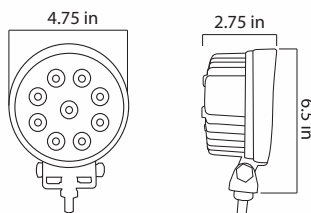

LED-920F

Full Flood Beam, 9-32V, 27 Watt, 1400 Lumens, Color Temp 5000K

LED-920S

Spot Beam, 9-32V 27 Watt, 1400 Lumens, Color Temp 5000K