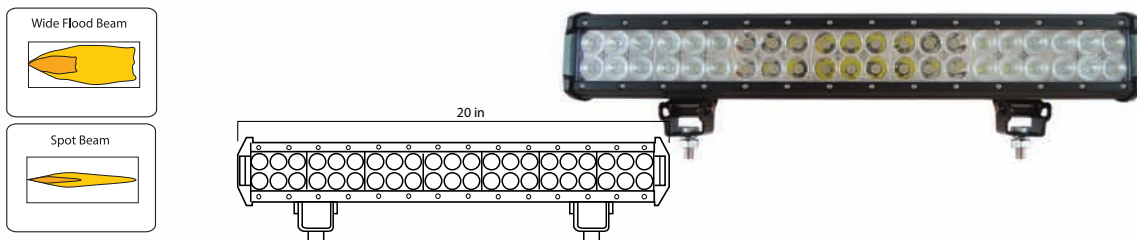

LED-936

20" LIGHT BAR COMBO

Wide Flood/Spot Beam,
9-32V, 126 Watt, Combo
Beam, 8820 Lumens, Color
Temp 6500K