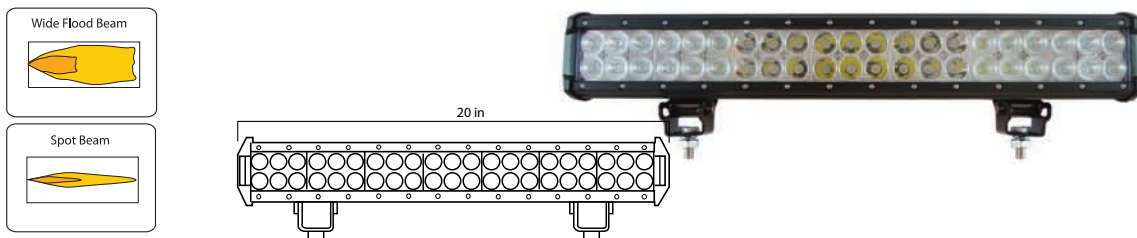

LED-936

20" LIGHT BAR COMBO

Wide Flood/Spot Beam,
9-32V, 126 Watt, Combo
Beam, 8820 Lumens, Color
Temp 6500K