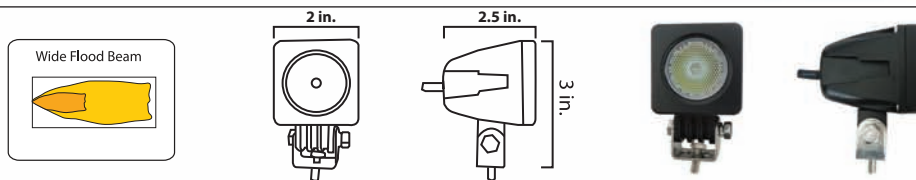

LED101

LED SQUARE CAB LIGHT

2" Square Light, 1-10 Watt LED, 1000
Lumens