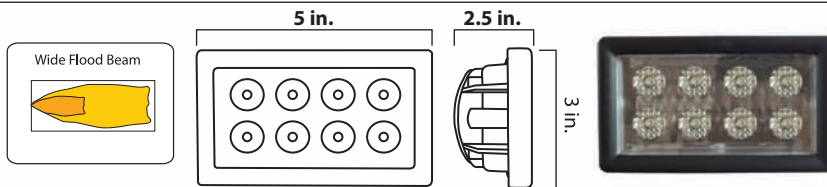

RE330060

RE330061

RE330062

RE342545

LED CAB LIGHTS

Hood, Fender, Side, Bottom
& Rear mounts. All 4 Lights
Fit the John Deere 8000
Series, and Some 7000 &
9000 Series