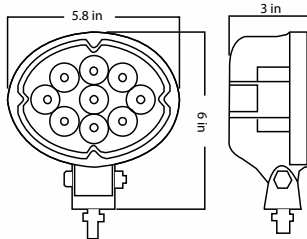

LED LIGHTS

ALL LIGHTS ARE FOR OFF ROAD USE ONLY

LED-630F

Wide flood beam, 9-32V, 27 watt, 1900 Lumens, Color Temp 5000K

LED-630S

Spot beam, 9-32V, 27 watt, 1900 Lumens, Color Temp 5000K