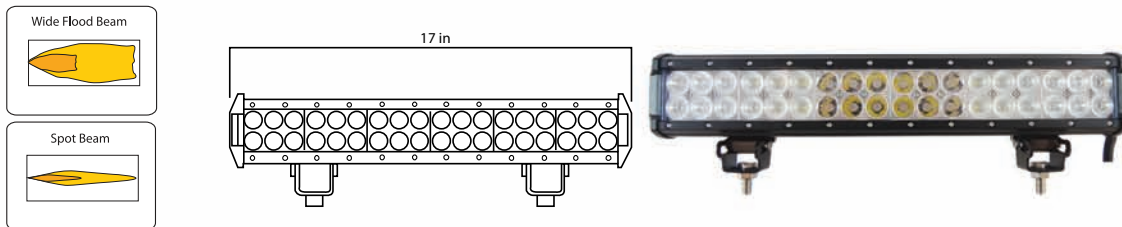

LED LIGHTS

LED-933

12" LIGHT BAR

Wide Flood Beam, 9-32V,
72 watt, 5040 Lumens,
Color Temp 6500K

LED-935C

17" LIGHT BAR COMBO

Wide Flood/Spot Beam,
9-32V, 108 Watt, 7560
Lumens, Color Temp 6500K

LED-936