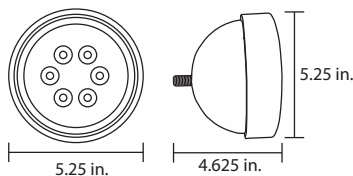

4020LED

Trapezoid Beam, 12-24V 18 Watt, 1050 Lumens, Color Temp 5000K