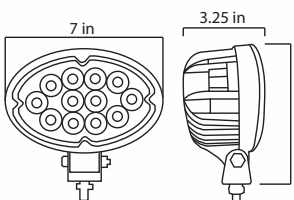

LED LIGHTS

ALL LIGHTS ARE FOR OFF ROAD USE ONLY

LED-630F

Wide flood beam, 9-32V, 27 watt, 1900 Lumens, Color Temp 5000K

LED-630S

Spot beam, 9-32V, 27 watt, 1900 Lumens, Color Temp 5000K

LED-640F

Wide Flood Beam, 9-32V, 36 Watt, 2500 Lumens, Color Temp 5000K