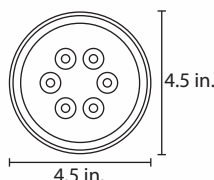

Phone: (570) 624-9383

sales@efiequipmentparts.com