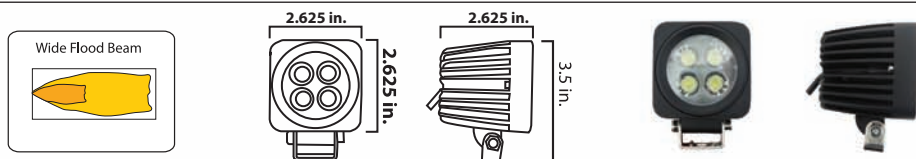

LED104

LED SQUARE CAB LIGHT

2" Square Light, 4-3 Watt LED's, 900
Lumens