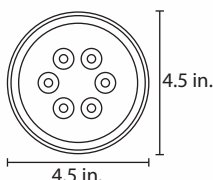

RE306510

Full Flood Beam, 9-32V 12 Watt, 600 Lumens

RE561117

Trapezoid Beam, 9-32V 18 Watt, 1050 Lumens

RE561116

Flood Beam, 9-32V 18 Watt, 1050 Lumens

Phone: (570) 624-9383

sales@efiequipmentparts.com