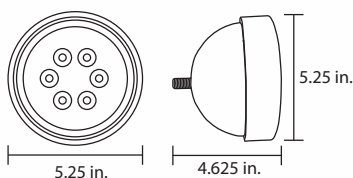

1066LED

Full Flood Beam, 12-24V 18 Watt, 1050 Lumens, Color Temp 5000K