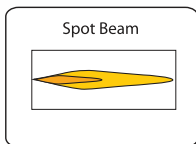

LED LIGHTS

ALL LIGHTS ARE FOR OFF ROAD USE ONLY

LED-630F

Wide flood beam, 9-32V, 27 watt, 1900 Lumens, Color Temp 5000K

LED-630S

Spot beam, 9-32V, 27 watt, 1900 Lumens, Color Temp 5000K

LED-640F

Wide Flood Beam, 9-32V, 36 Watt, 2500 Lumens, Color Temp 5000K

LED-640S

Spot Beam, 9-32V 36 Watt, 2500 Lumens, Color Temp 5000K

LED-651

Full flood beam, 9-32V, 24 watt, 1250 Lumens, Color Temp 5000K

LED-920F

Full Flood Beam, 9-32V, 27 Watt, 1400 Lumens, Color Temp 5000K