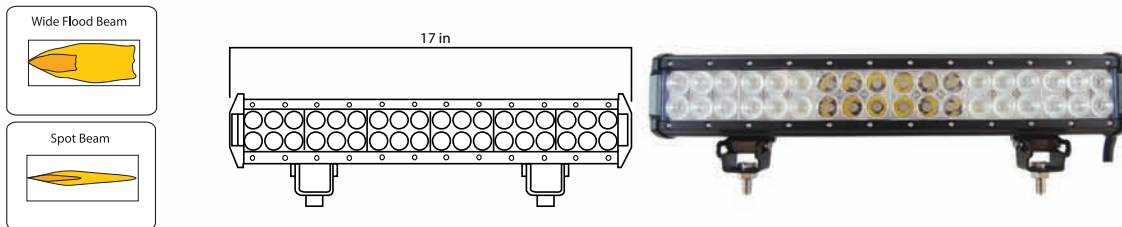

LED-935C

17" LIGHT BAR COMBO

Wide Flood/Spot Beam,
9-32V, 108 Watt, 7560
Lumens, Color Temp 6500K