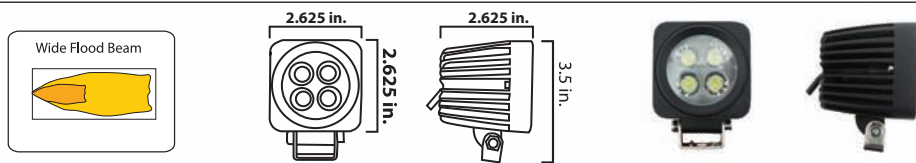

LED104

LED SQUARE CAB LIGHT

2" Square Light, 4-3 Watt LED's, 900
Lumens