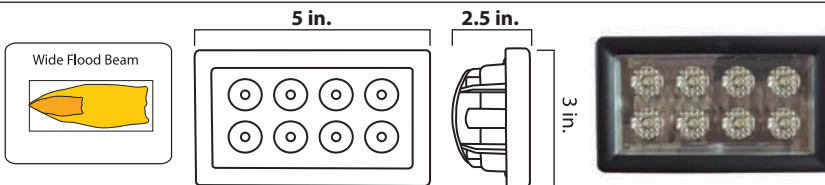

RE330060

RE330061

RE330062

RE342545

LED CAB LIGHTS

Hood, Fender, Side, Bottom
& Rear mounts. All 4 Lights
Fit the John Deere 8000
Series, and Some 7000 &
9000 Series