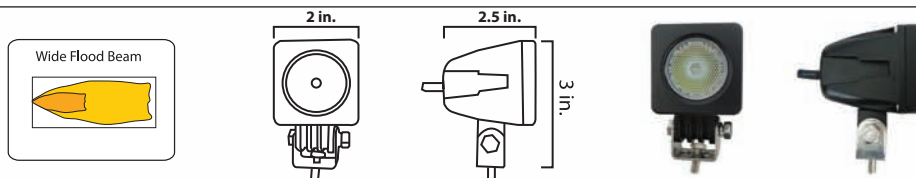

RE330061

RE330062

RE342545

LED CAB LIGHTS

Hood, Fender, Side, Bottom
& Rear mounts. All 4 Lights
Fit the John Deere 8000
Series, and Some 7000 &
9000 Series

LED101

LED SQUARE CAB LIGHT

2" Square Light, 1-10 Watt LED, 1000
Lumens