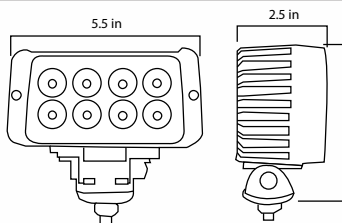

LED-651

Full flood beam, 9-32V, 24 watt, 1250 Lumens, Color Temp 5000K