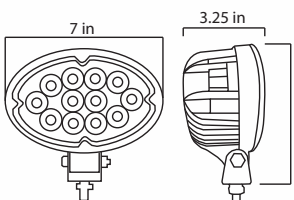

LED-640F

Wide Flood Beam, 9-32V, 36 Watt, 2500 Lumens, Color Temp 5000K

LED-640S

Spot Beam, 9-32V 36 Watt, 2500 Lumens, Color Temp 5000K