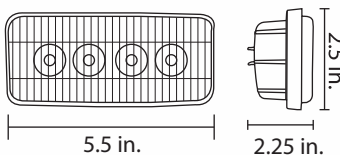

RE306510

Full Flood Beam, 9-32V 12 Watt, 600 Lumens

RE561117

Trapezoid Beam, 9-32V 18 Watt, 1050 Lumens

RE561116

Flood Beam, 9-32V 18 Watt, 1050 Lumens