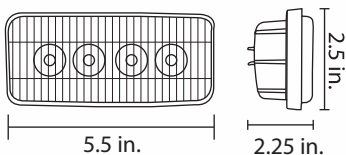

LED-920S

Spot Beam, 9-32V 27 Watt, 1400 Lumens, Color Temp 5000K

1066LED

Full Flood Beam, 12-24V 18 Watt, 1050 Lumens, Color Temp 5000K

4020LED

Trapezoid Beam, 12-24V 18 Watt, 1050 Lumens, Color Temp 5000K