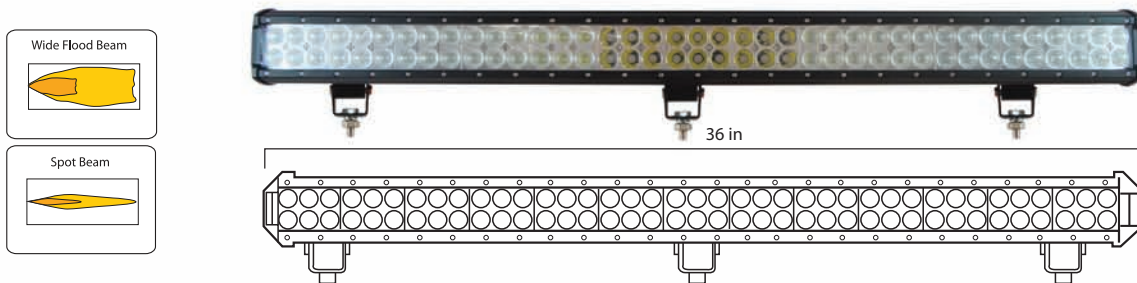

LED LIGHTS

LED-933

12" LIGHT BAR

Wide Flood Beam, 9-32V,
72 watt, 5040 Lumens,
Color Temp 6500K

LED-935C

17" LIGHT BAR COMBO

Wide Flood/Spot Beam,
9-32V, 108 Watt, 7560
Lumens, Color Temp 6500K

LED-936

20" LIGHT BAR COMBO

Wide Flood/Spot Beam,
9-32V, 126 Watt, Combo
Beam, 8820 Lumens, Color
Temp 6500K

LED-937

36" LIGHT BAR COMBO

Wide Flood/Spot Beam,
9-32V, 234 Watt, 16,200
Lumens, Color Temp 6500K

RE330060