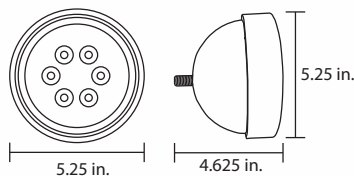

4020LED

Trapezoid Beam, 12-24V 18 Watt, 1050 Lumens, Color Temp 5000K