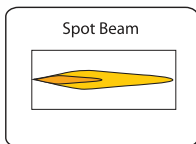

## **LED-640F**

Wide Flood Beam, 9-32V, 36 Watt, 2500 Lumens, Color Temp 5000K