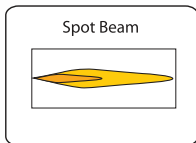

LED LIGHTS

ALL LIGHTS ARE FOR OFF ROAD USE ONLY

LED-630F

Wide flood beam, 9-32V, 27 watt, 1900 Lumens, Color Temp 5000K

LED-630S

Spot beam, 9-32V, 27 watt, 1900 Lumens, Color Temp 5000K

LED-640F

Wide Flood Beam, 9-32V, 36 Watt, 2500 Lumens, Color Temp 5000K

LED-640S

Spot Beam, 9-32V 36 Watt, 2500 Lumens, Color Temp 5000K

LED-651

Full flood beam, 9-32V, 24 watt, 1250 Lumens, Color Temp 5000K

LED-920F

Full Flood Beam, 9-32V, 27 Watt, 1400 Lumens, Color Temp 5000K