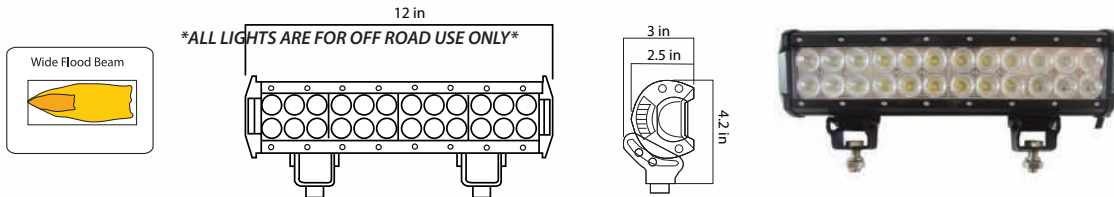

LED LIGHTS

LED-933

12" LIGHT BAR

Wide Flood Beam, 9-32V,
72 watt, 5040 Lumens,
Color Temp 6500K