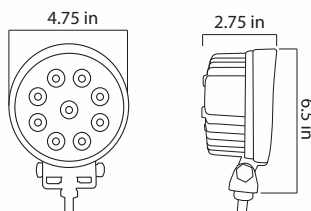

LED-920F

Full Flood Beam, 9-32V, 27 Watt, 1400 Lumens, Color Temp 5000K

LED-920S

Spot Beam, 9-32V 27 Watt, 1400 Lumens, Color Temp 5000K