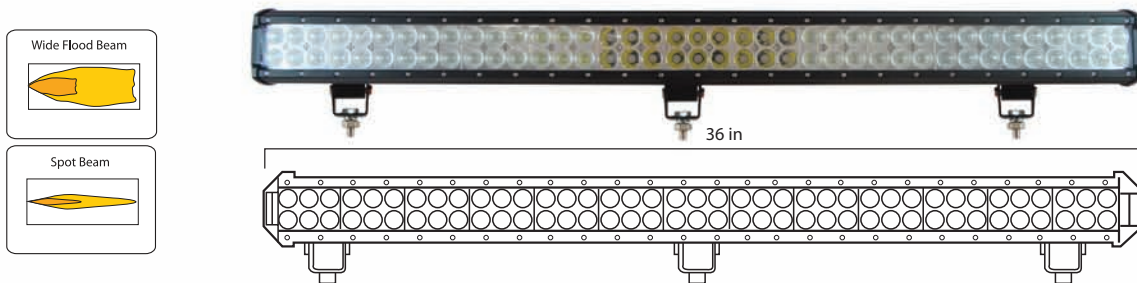

LED-937

36" LIGHT BAR COMBO

Wide Flood/Spot Beam,
9-32V, 234 Watt, 16,200
Lumens, Color Temp 6500K