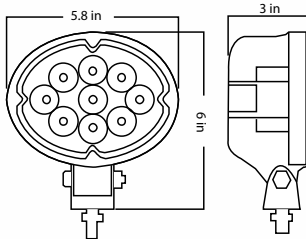

LED LIGHTS

ALL LIGHTS ARE FOR OFF ROAD USE ONLY

LED-630F

Wide flood beam, 9-32V, 27 watt, 1900 Lumens, Color Temp 5000K

LED-630S

Spot beam, 9-32V, 27 watt, 1900 Lumens, Color Temp 5000K

LED-640F

Wide Flood Beam, 9-32V, 36 Watt, 2500 Lumens, Color Temp 5000K