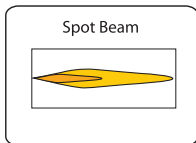

LED LIGHTS

ALL LIGHTS ARE FOR OFF ROAD USE ONLY

LED-630F

Wide flood beam, 9-32V, 27 watt, 1900 Lumens, Color Temp 5000K

LED-630S

Spot beam, 9-32V, 27 watt, 1900 Lumens, Color Temp 5000K