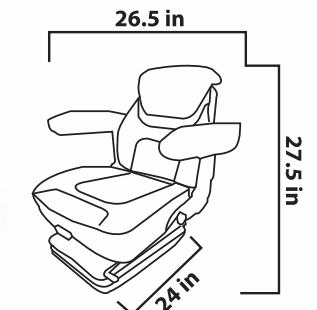

Quality Parts When YOU Need Them