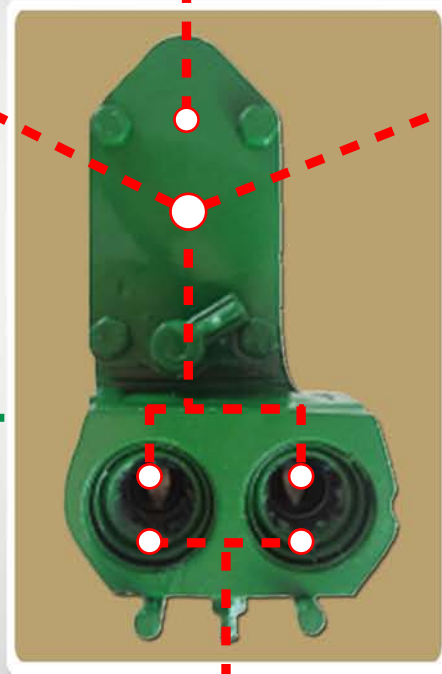

Selective Control Valve O-Ring Kits

AR82561JDKIT

Valve, Selective Control, Rebuild Kit, Includes 4 valves, Top O-ring Kit, JD Barrel O-ring kit

Models: 1020, 2010, 2020, 2030, 2240, 2440, 2510, 2630, 2640, 2940, 3010, 4020, 4030, 4040, 4230, 4240, 4430, 4440, 4620, 4640, 4840, 8430, 8440, 8640

RE10924

Valve, Selective Control, Oring Kit

Models: 1020, 2010, 2020, 2030, 2240, 2440, 2510, 2630, 2640, 2940, 3010, 4020, 4030, 4040, 4230, 4240, 4430, 4440, 4620, 4640, 4840, 8430, 8440, 8640

AR82561ISOKIT

Valve, Selective Control, Rebuild Kit, Includes 4 valves, Top O-ring Kit, ISO Barrel O-ring kit

Models: 1020, 2010, 2020, 2030, 2240, 2440, 2510, 2630, 2640, 2940, 3010, 4020, 4030, 4040, 4230, 4240, 4430, 4440, 4620, 4640, 4840, 8430, 8440, 8640

AR82561

Selective Control Valve, Rebuilt, Upper and Lower, New Valves and Orings

Models: 2520, 3020, 4000, 4020, 4030, 4040, 4230, 4240, 4320, 4430, 4440, 4520, 4620, 4640, 4840, 8430, 8440, 8630, 8640

AR86535